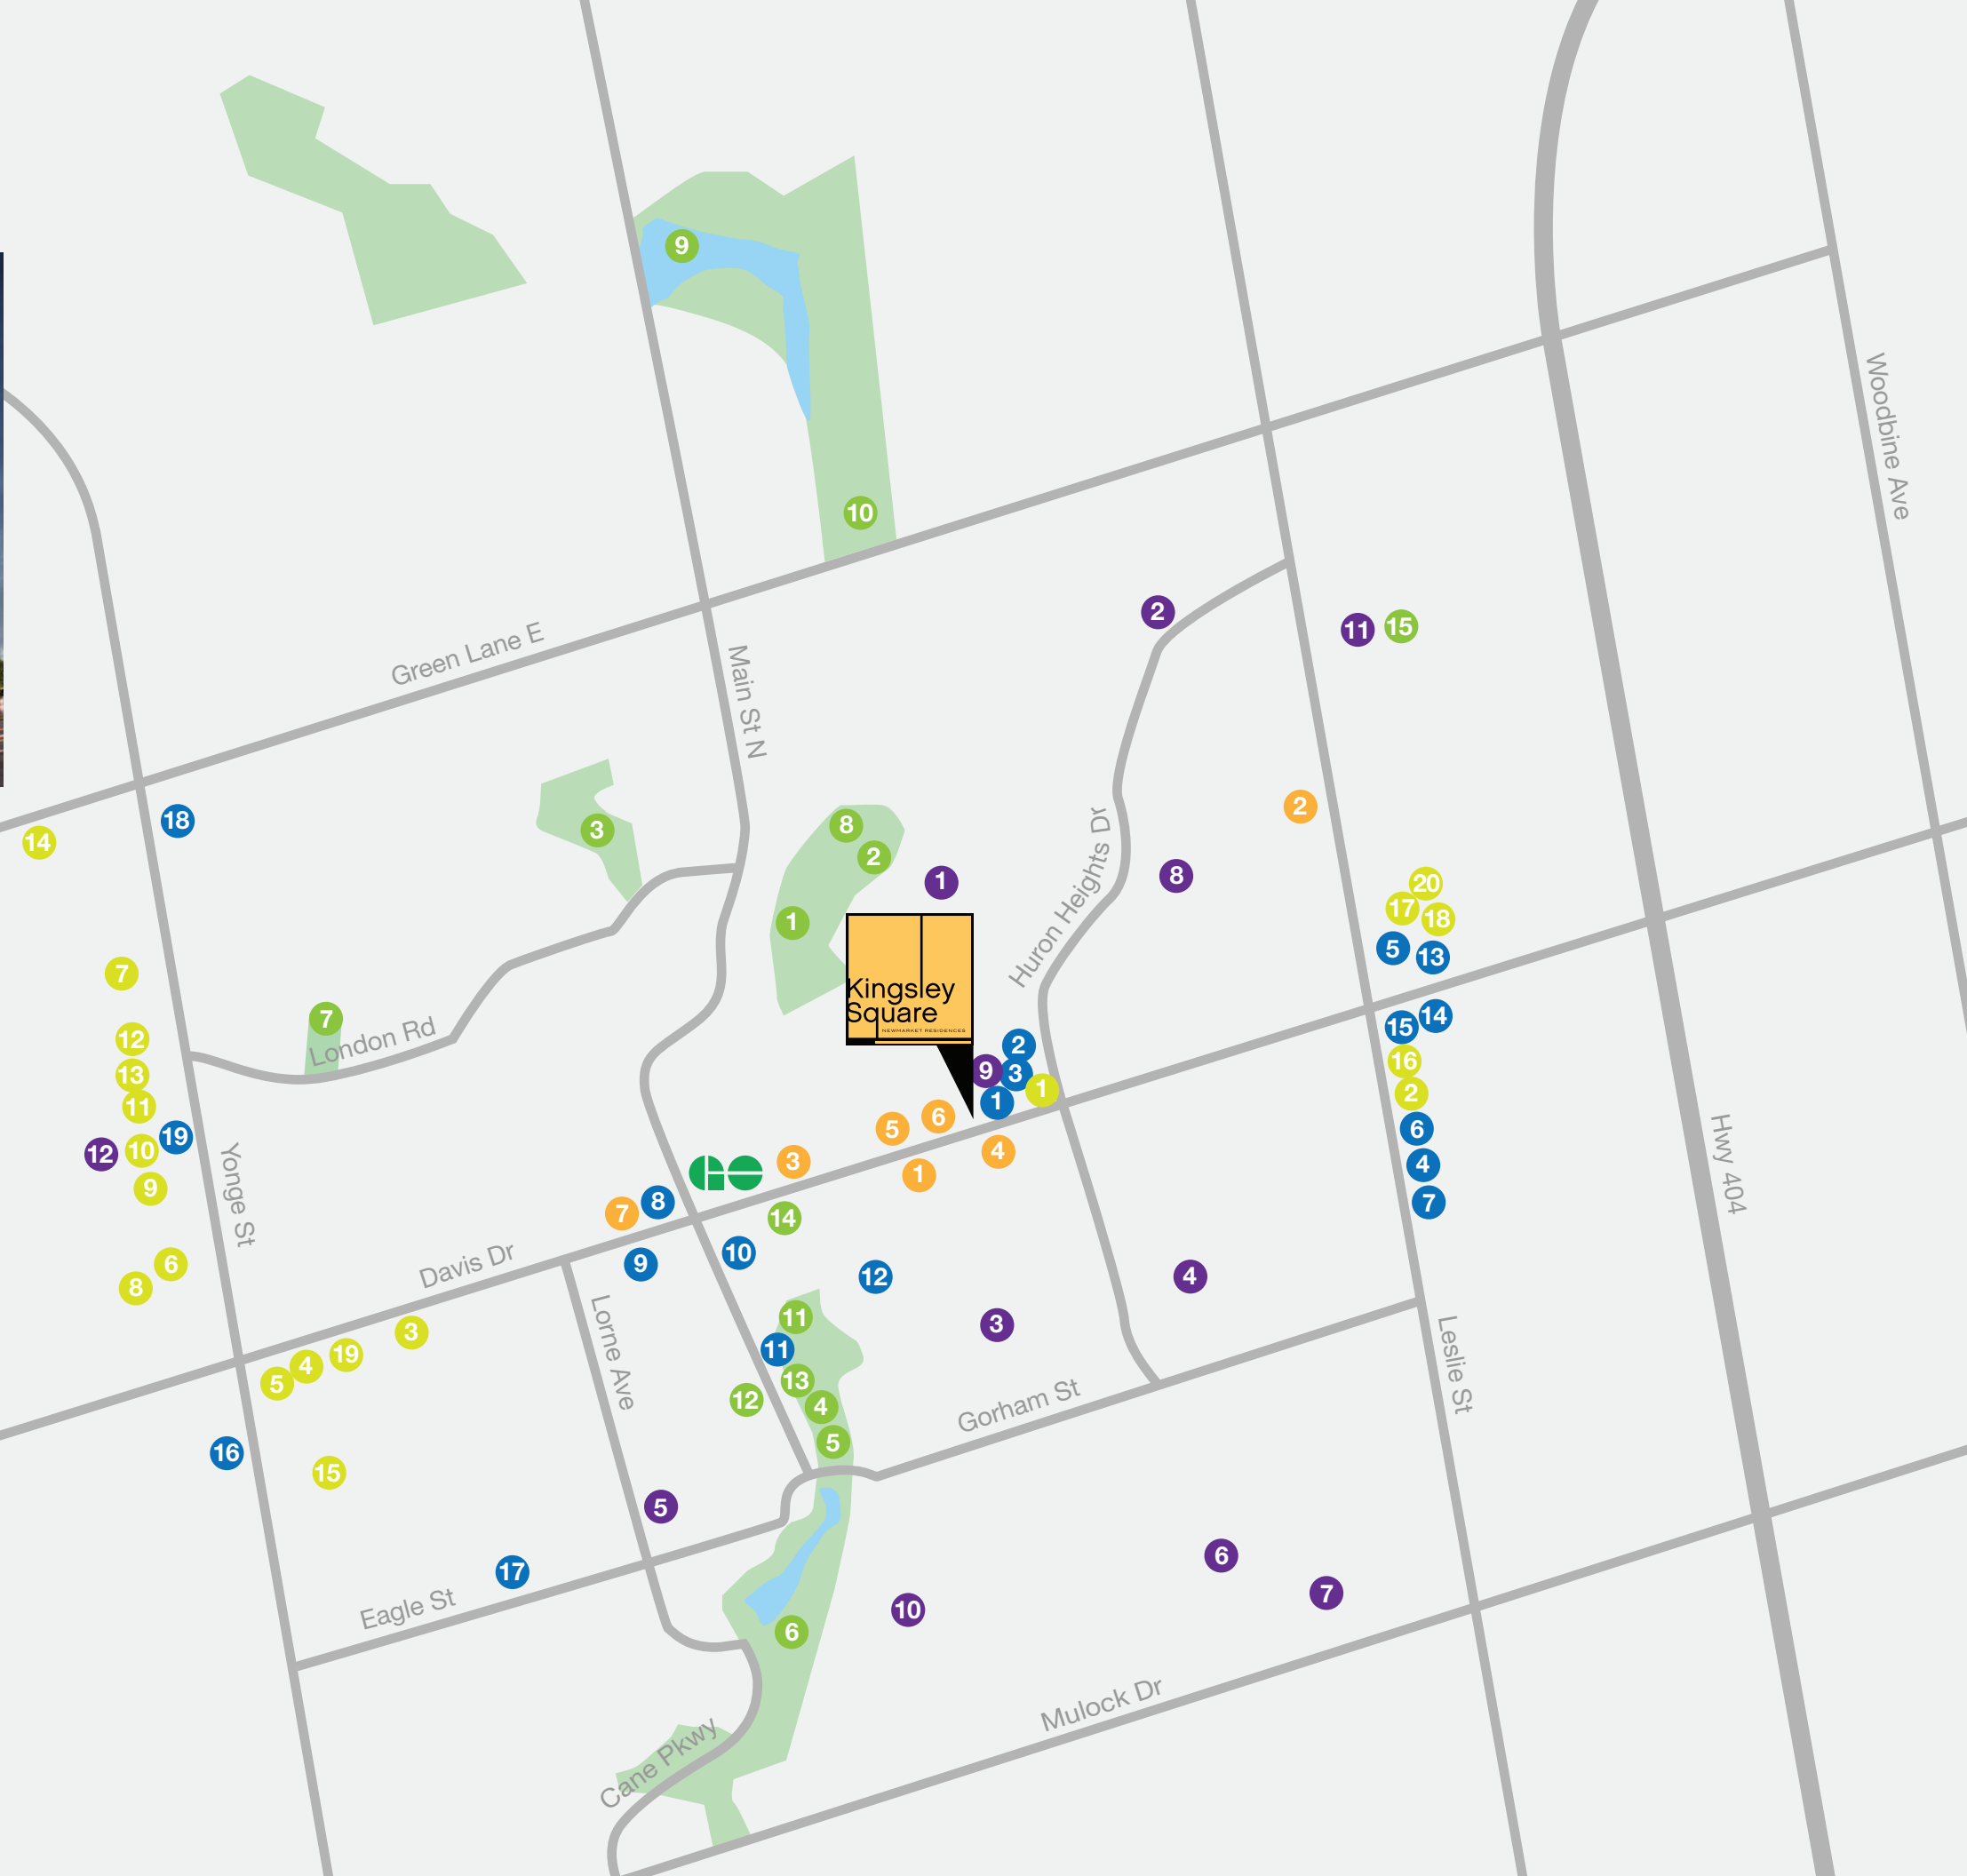

09

**Main Street Newmarket**  
The unique, historic heart of Newmarket is a short walk from Kingsley Square and offers over 150 different business, services, restaurants, and shops.

10

**Magna Centre**  
A state-of-the-art recreation complex located at 800 Mulock Drive. It features an Olympic-sized and three NHL sized ice rinks, a 25-metre community pool and a 21-metre learning pool, a full-sized gymnasium, a walking track, three multi-purpose rooms and the Newmarket Sports Hall of Fame.

## THE AMENITIES

### Restaurants

- 1 Lazeez Shawarma
- 2 Ho Sushi Roll
- 3 Caribbean Paradise
- 4 Starbucks
- 5 Swiss Chalet
- 6 Fionn MacCool's
- 7 Sunset Grill
- 8 Wimpy's Diner
- 9 Main Garden Chinese Restaurant
- 10 Domino's Pizza
- 11 Made In Mexico Newmarket
- 12 Crow's Nest
- 13 Tim Hortons
- 14 Let's Be Frank Italian Eatery
- 15 Pine House Cafe Newmarket
- 16 Moxie's Grill & Bar
- 17 Big Bone BBQ
- 18 The Keg Steakhouse + Bar
- 19 Jack Astor's Bar & Grill

### Shopping

- 1 Grocery Outlet
- 2 The Low Carb Grocery Newmarket
- 3 Giant Tiger
- 4 John's NOFRILLS Newmarket
- 5 Shoppers Drug Mart
- 6 Vince's Market at Market & Co.
- 7 Real Canadian Superstore
- 8 Upper Canada Mall
- 9 Canadian Tire
- 10 Staples
- 11 The Home Depot
- 12 Walmart Supercentre
- 13 Winners
- 14 Costco Wholesale
- 15 Farm Boy
- 16 LCBO
- 17 Metro
- 18 Pet Paradise
- 19 Global Pet Foods
- 20 Dollarama